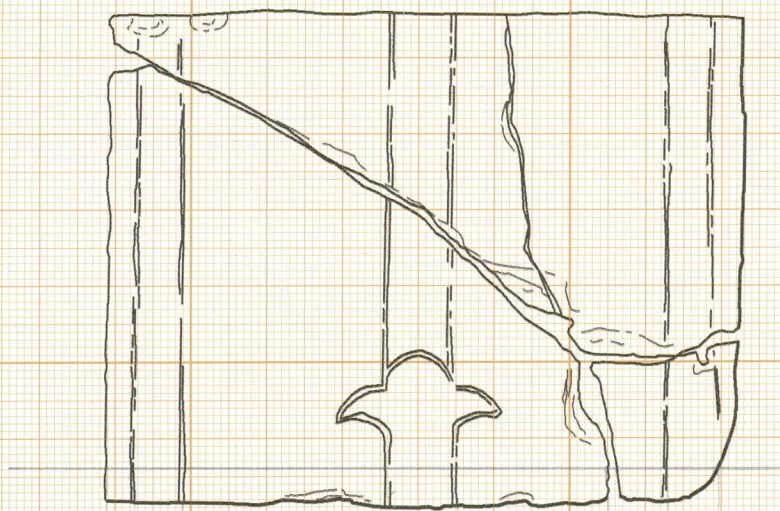

0 10 20 cm

D.O. : IPPAR, Direcção Regional de Coimbra
Local : Mosteiro de Santa Clara-a-Velha, COIMBRA

LEVANTAMENTO: LUIS SEBASTIAN 98 - NUNO SANTOS 03
TINTAGEM: NUNO SANTOS 03

ESCALA:
1/10

DESENHO:
LAJE TUMULAR 8AD

Folha n°
77

0 10 20 cm

Handwritten notes below the drawing, possibly indicating measurements or labels for different sections. The text is written vertically and includes numbers and symbols: 1.5, 2.4, 2.5, 1.1, 1.1.